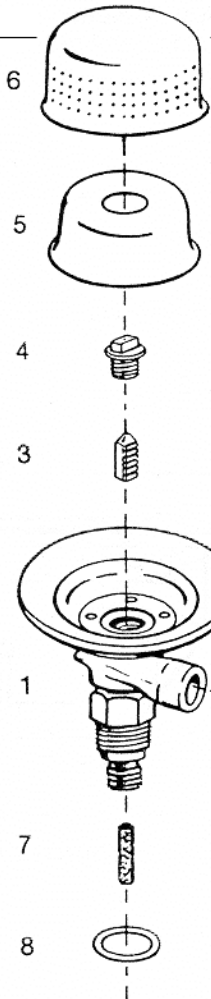

PARTS LIST

Item	Model 206	Model 209	Part Number	Part Name
A	×	×	H-1150	Control Wheel
B	×	×	H-1273	Stem
C	×	×	H-1152	Feed pipe
D	×	×	H-1322	Burner Assembly
E	×	×	H-1336	Tank Assembly
F	×	×	H-1332	Check Valve
G	×	×	H-1233	U-cup
H	×	×	H-1231	Pump Complete
I	×	×	H-1333	Cap
J	×	×	H-2162	Grate
K	×	—	H-1057	Lid Stay
L	×	—	H-1276	Lid Complete
M	×	—	H-1064	Bushing
N	—	×	H-1743	Hole Cover
O	×		H-1193	Spring Lock

PARTS LIST FOR BURNER

ITEM	PART NO.	PART NAME
1	1414	Burner Body Assembly
2	1123	Valve w/Washer, Packing & Nut
3	240-149	Cleaning Needle
4	1117	Nozzle
5	1128	Inner Cap
6	1127	Outer Cap
7	141-107	Filter
8	2307	Copper Washer
2300		Burner renewal kit consists of items 2-8 above and complete instructions.

← BURNER FLANGE

← BURNER BODY